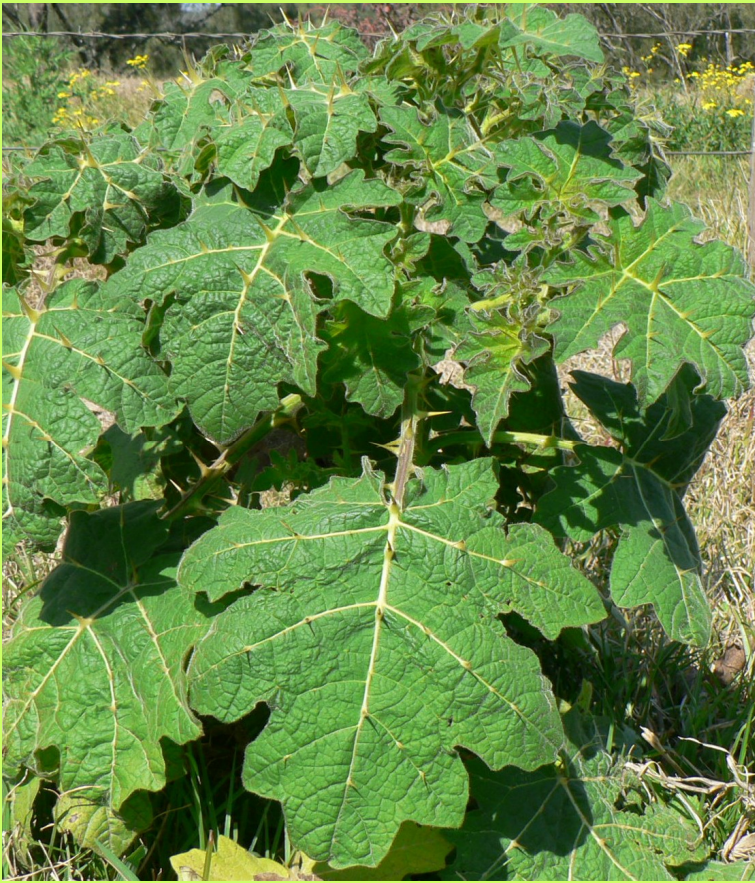

Tropical soda apple and similar *Solanum* species

Tropical soda apple (TSA) (*Solanum viarum*)

Tropical soda apple (TSA) (*Solanum viarum*) is an erect shrub to 2m high covered in cream coloured prickles to 12mm long on stem and leaves. It has densely hairy lobed ovate leaves (10-20 cm long and 6-15 cm wide). Its flowers are white. The immature fruit are pale green with dark green veins, making it look like a watermelon. The mature fruit are yellow and golf ball size (20-30mm).

Similar plant with white flowers but red fruit

Devils apple (*Solanum capsicoides*)

Is an erect sparsely prickly **introduced** plant to 1 m high. The prickles are yellowish, and the leaves are sparsely hairy and broad ovate (15cm long and wide). It's flowers are white but the fruit are orange-scarlet.

Forest nightshade (*Solanum prinophyllum*)

Is a **native** prickly sprawling plant to 0.5m high. It differs in having smaller less hairy leaves (5-8cm long, 3-5cm wide), blue-purple flowers, fruit that is green or purple 15-20mm in diameter and the spines tend to be darker in colour.

Solanum campanulatum

Is an erect very prickly **native** shrub to 1 m high. Its hairy leaves are lobed ovate to elliptic, (13 cm long, 5-9 cm wide) and has purple flowers. Its fruit are 25-29mm, going from green to yellow to black with maturity.