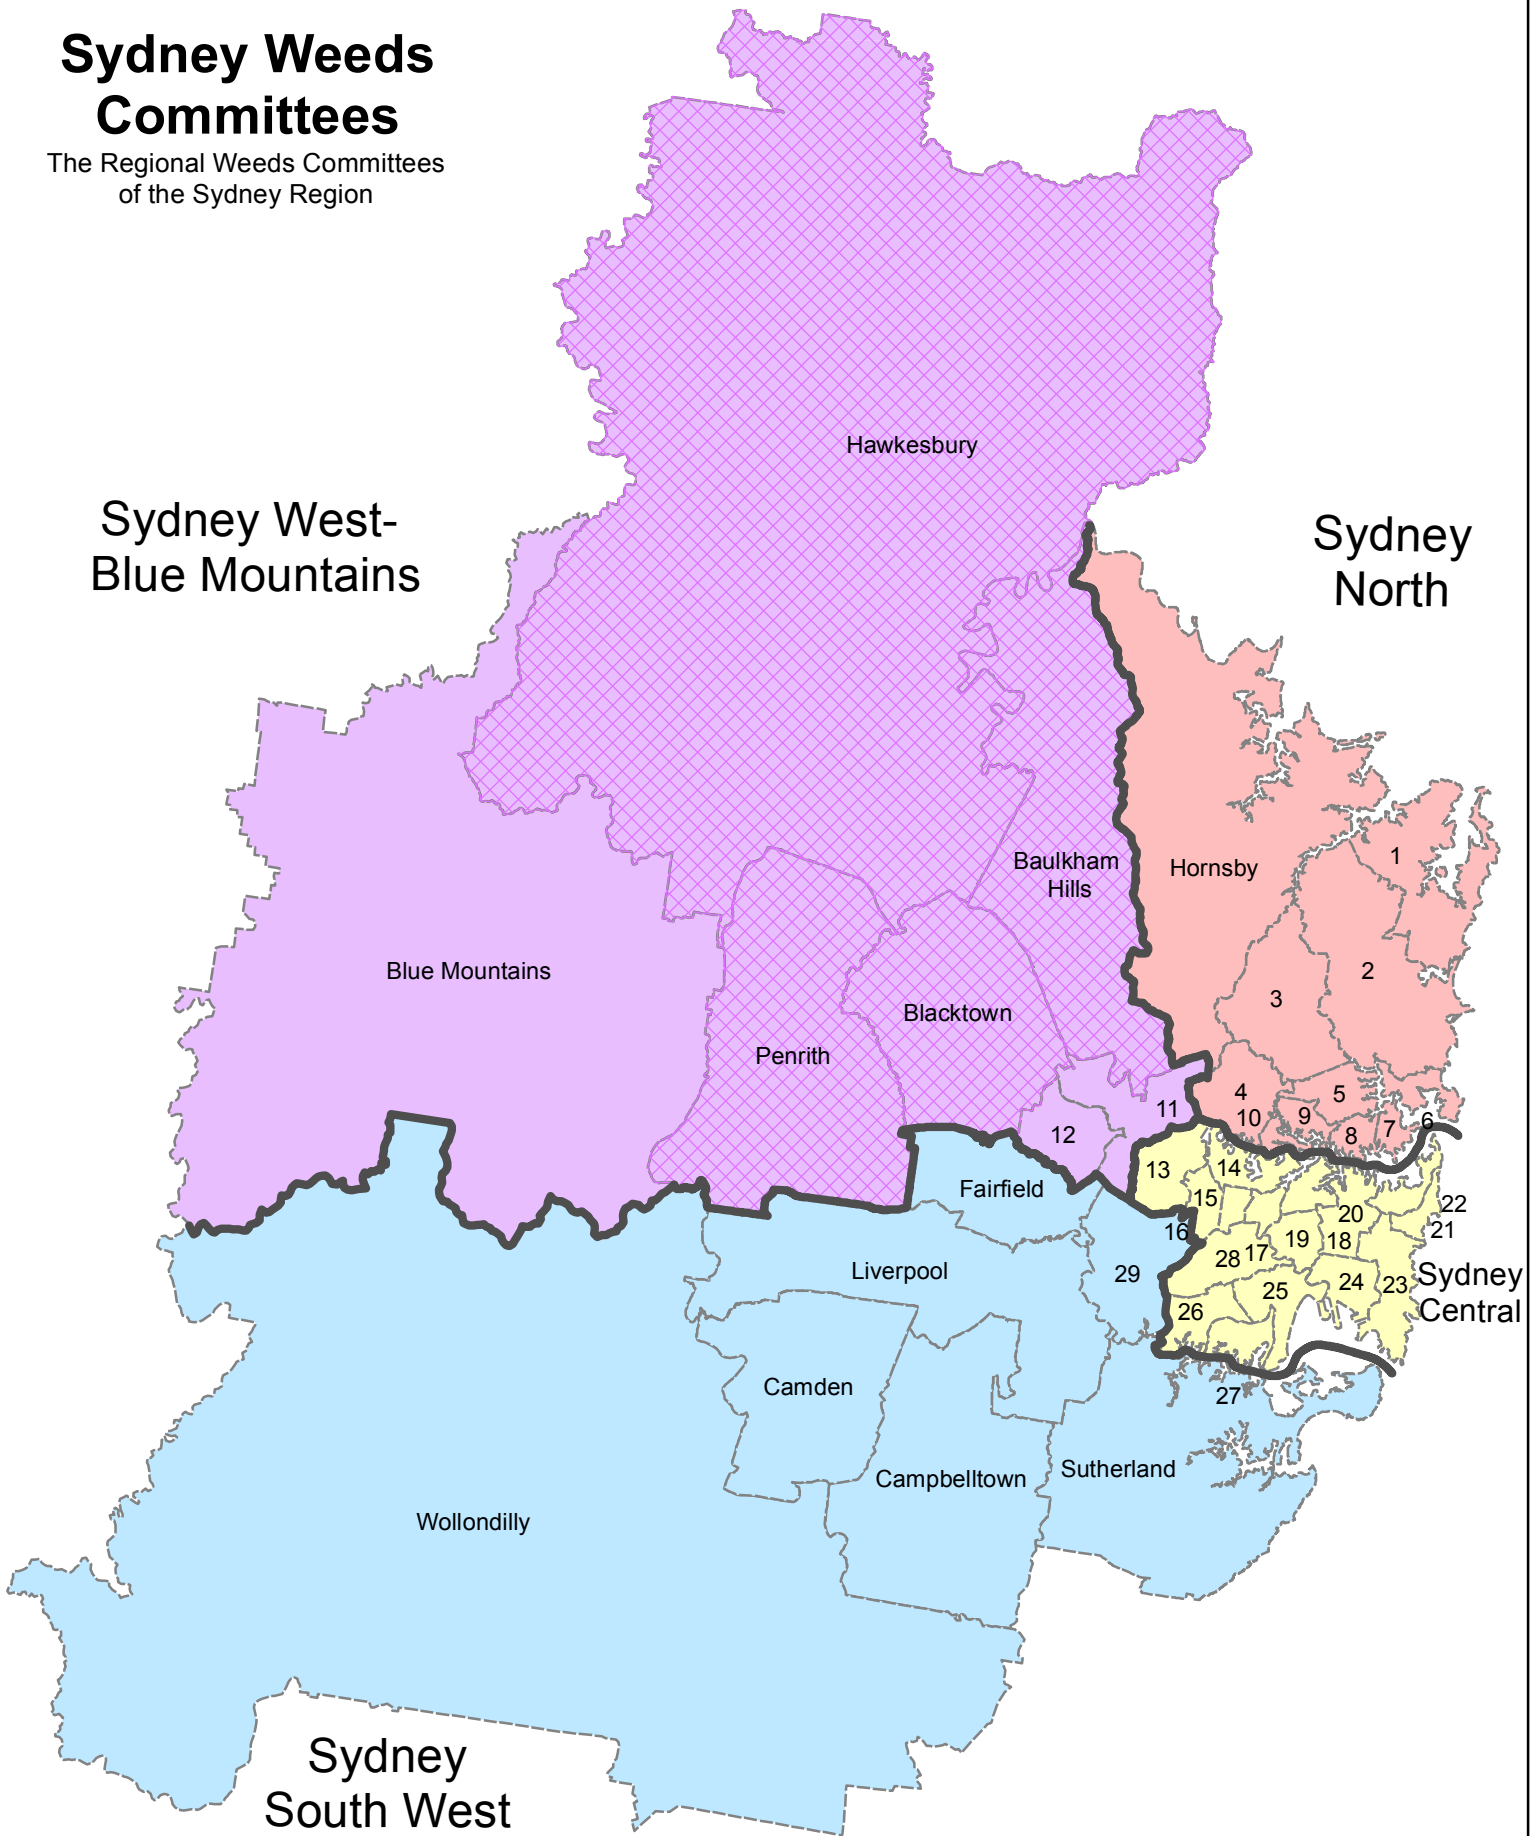

Sydney Weeds Committees

The Regional Weeds Committees of the Sydney Region

Sydney Weeds Committees
 • Sydney Central • Sydney South West
 • Sydney North • Sydney West-Blue Mountains

Key

Committee Boundary

Hawkesbury River County Council

- | | | | | |
|-----------------|-------------------|------------------|-------------------|-----------------|
| 1 - Pittwater | 7 - Mosman | 13 - Auburn | 19 - Marrickville | 25 - Rockdale |
| 2 - Warringah | 8 - North Sydney | 14 - Canada Bay | 20 - Sydney | 26 - Hurstville |
| 3 - Ku-ring-gai | 9 - Lane Cove | 15 - Strathfield | 21 - Woollahra | 27 - Kogarah |
| 4 - Ryde | 10 - Hunters Hill | 16 - Burwood | 22 - Waverley | 28 - Canterbury |
| 5 - Willoughby | 11 - Parramatta | 17 - Ashfield | 23 - Randwick | 29 - Bankstown |
| 6 - Manly | 12 - Holroyd | 18 - Leichhardt | 24 - Botany Bay | |