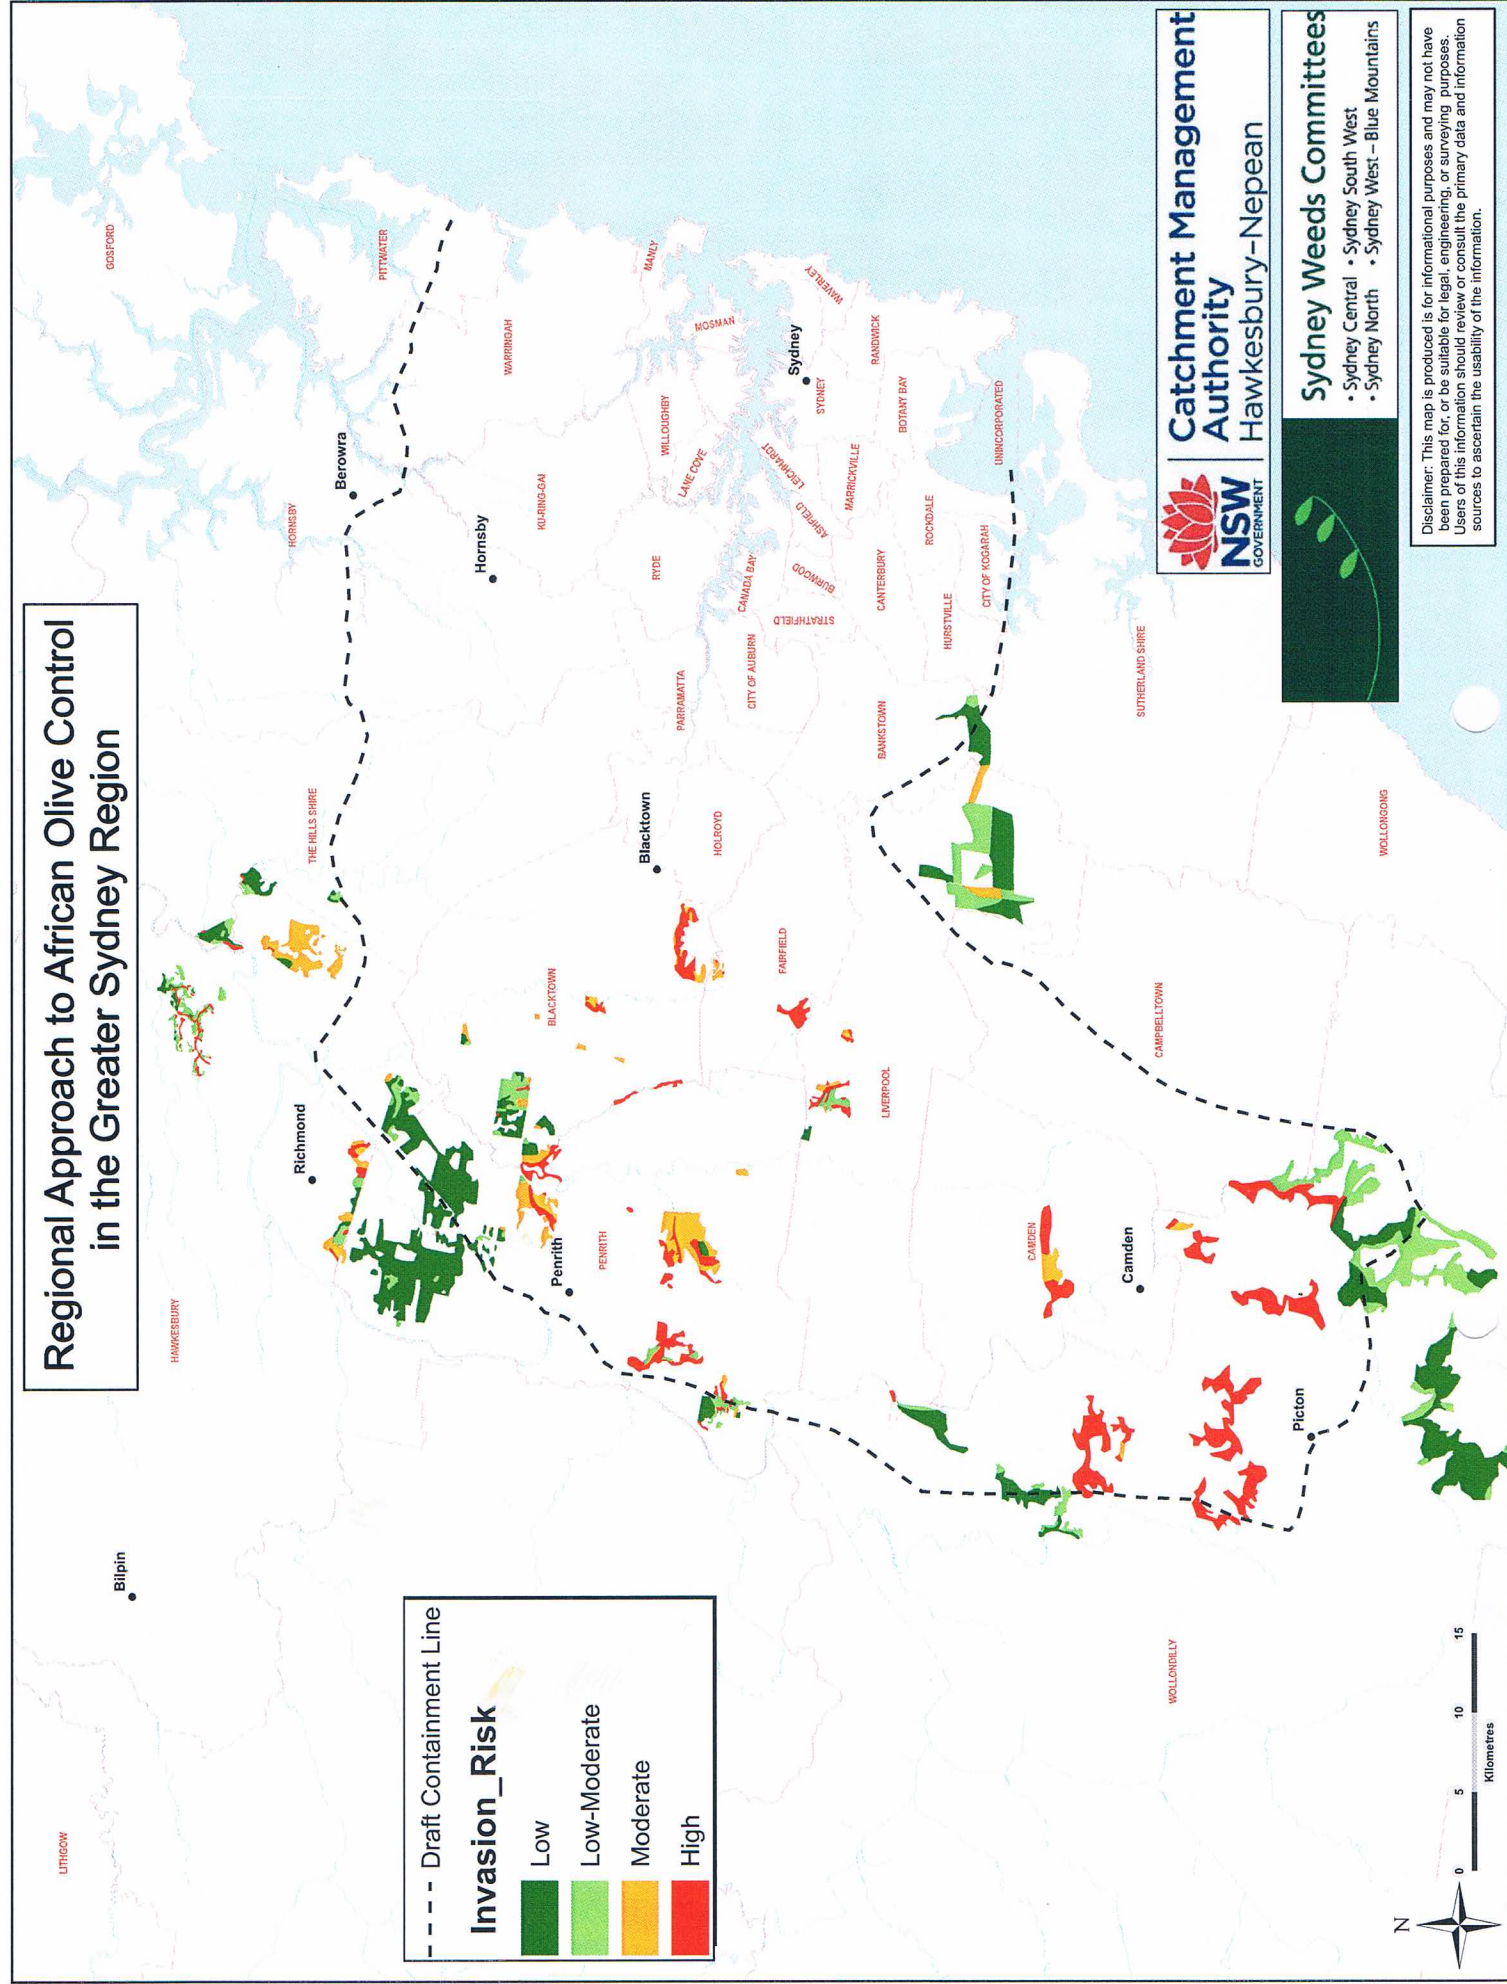

# Regional Approach to African Olive Control in the Greater Sydney Region

--- Draft Containment Line

**Invasion\_Risk**

- Low
- Low-Moderate
- Moderate
- High

**Catchment Management Authority**  
Hawkesbury-Nepean

**Sydney Weeds Committees**

- Sydney Central
- Sydney South West
- Sydney North
- Sydney West – Blue Mountains

Disclaimer: This map is produced for informational purposes and may not have been prepared for, or be suitable for, legal, engineering, or surveying purposes. Users of this information should review or consult the primary data and information sources to ascertain the usability of the information.