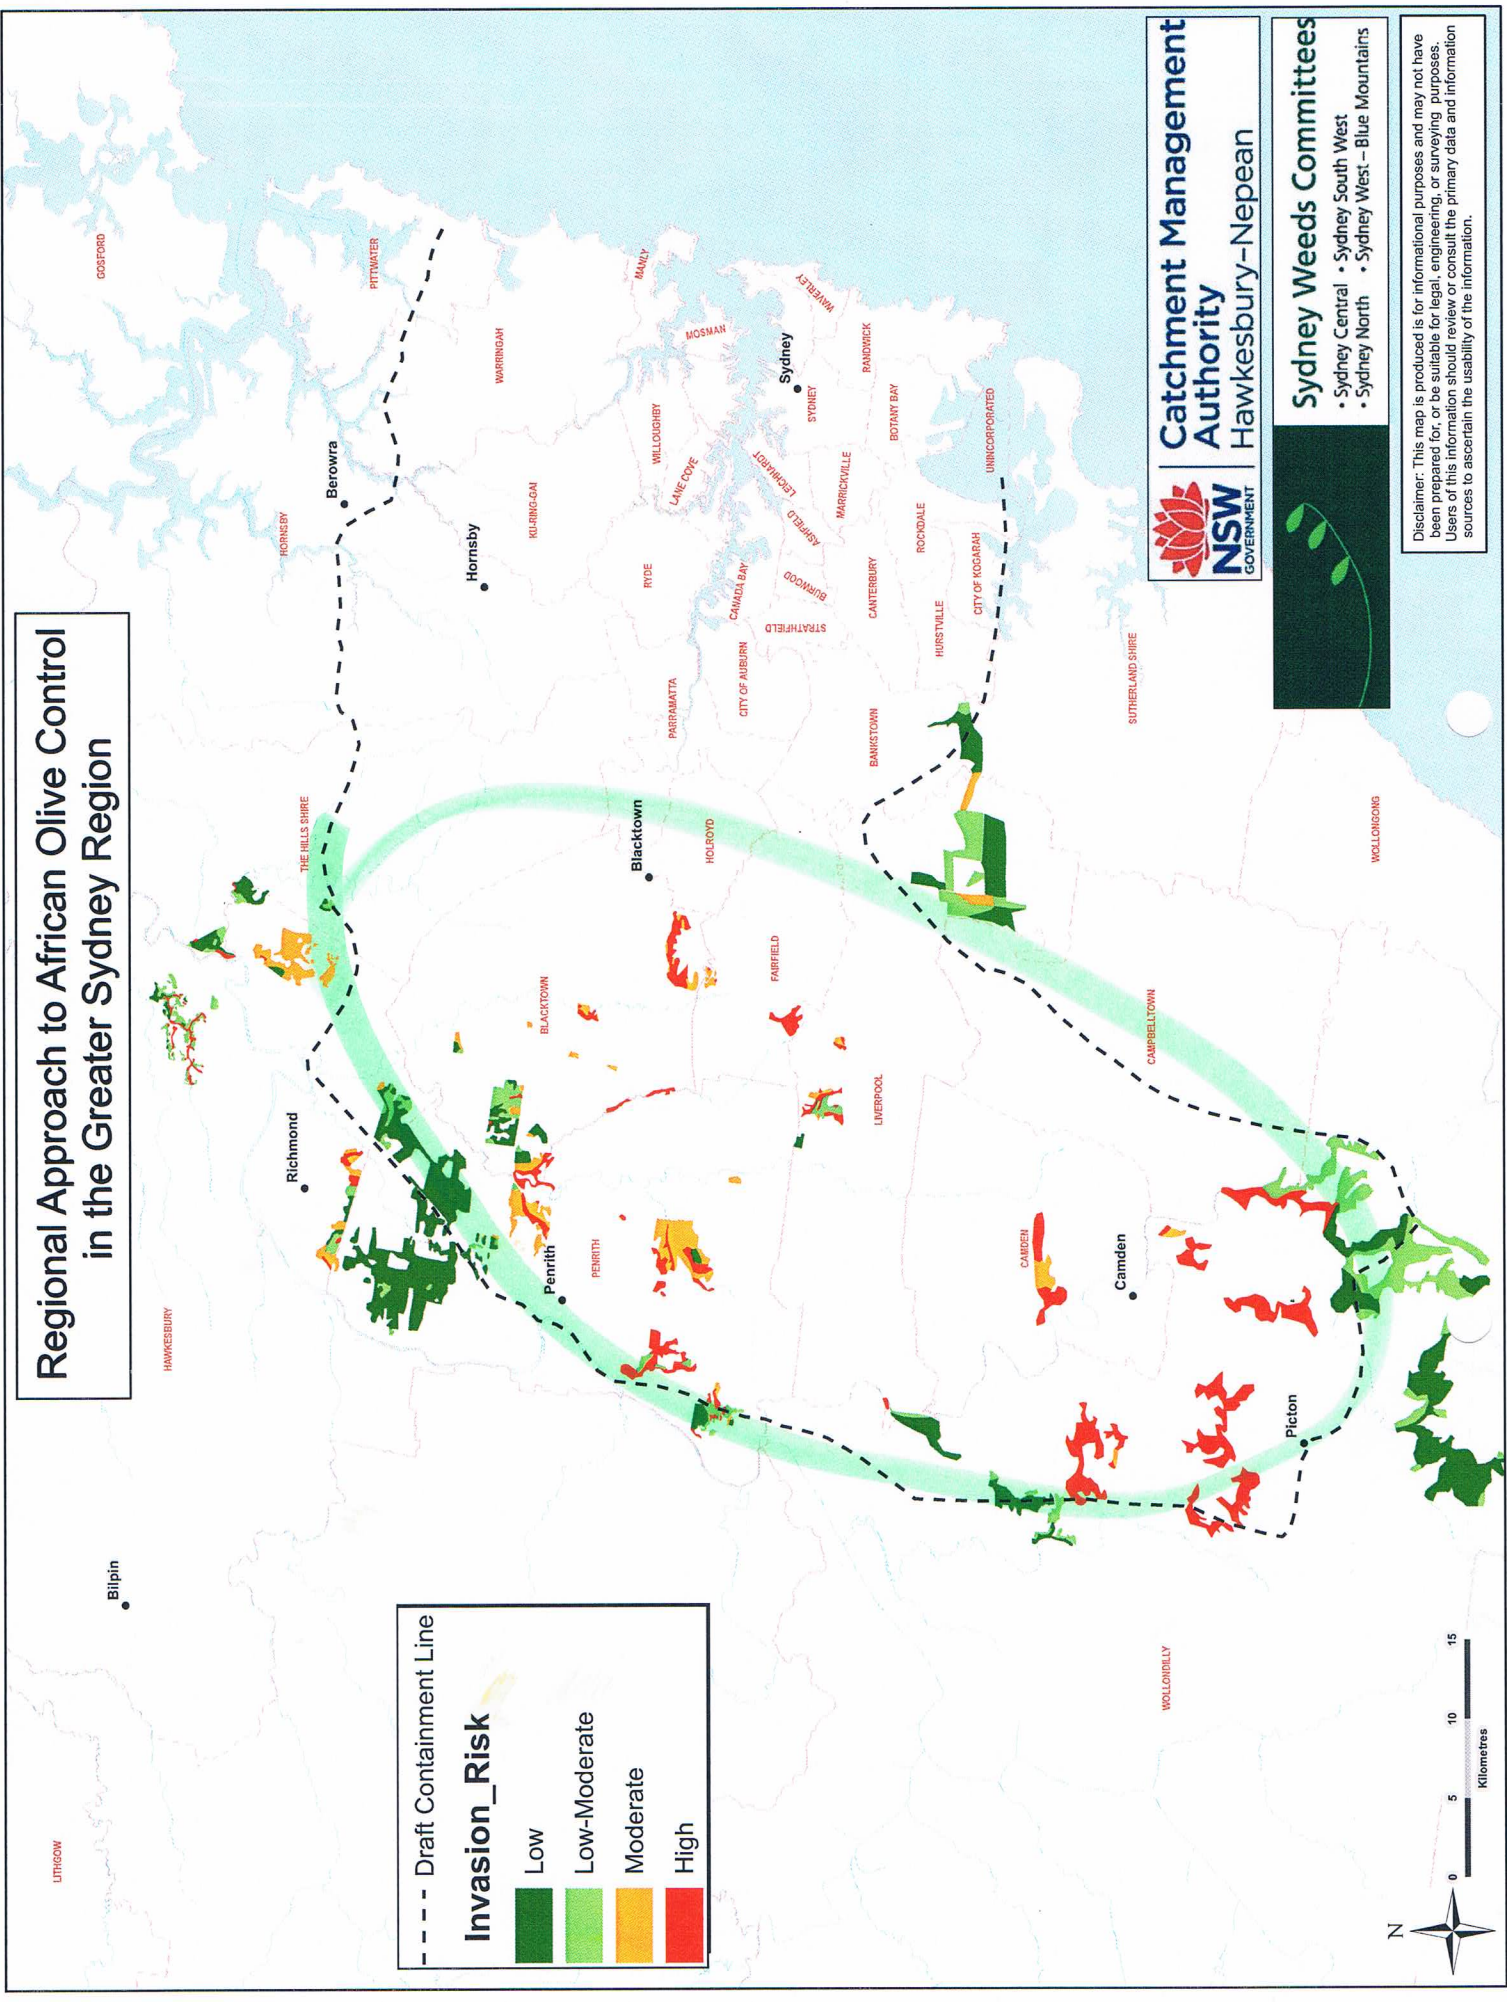

# Regional Approach to African Olive Control in the Greater Sydney Region

--- Draft Containment Line

**Invasion\_Risk**

- Low
- Low-Moderate
- Moderate
- High

**Catchment Management Authority**  
Hawkesbury-Nepean

**Sydney Weeds Committees**

- Sydney Central
- Sydney South West
- Sydney North
- Sydney West – Blue Mountains

Disclaimer: This map is produced for informational purposes and may not have been prepared for, or be suitable for, legal, engineering, or surveying purposes. Users of this information should review or consult the primary data and information sources to ascertain the usability of the information.