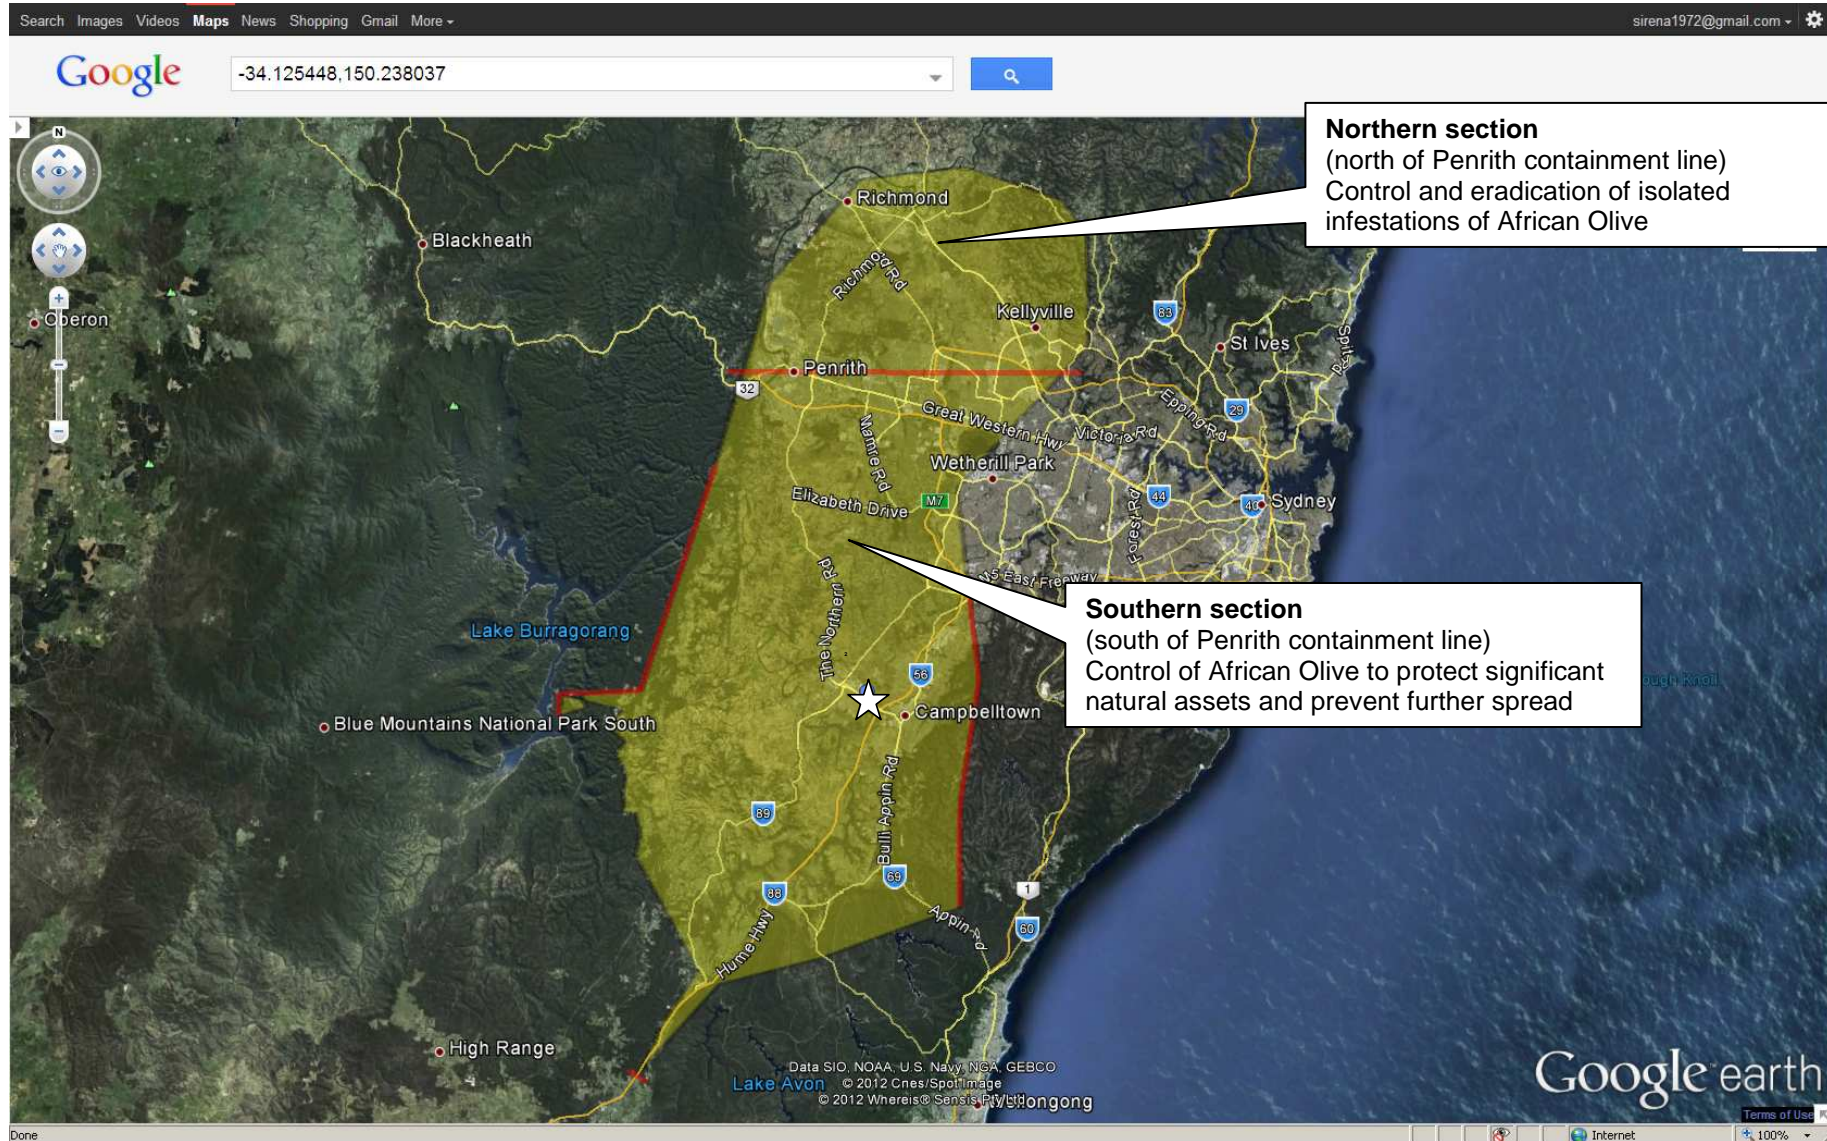

Protecting Western Sydney's Cumberland Plain vegetation communities from the threat of African Olive

 Scattered sites for on-ground work throughout this area (yellow shading)

 Examples of proposed containment lines

 Australian Botanic Garden at Mt Annan

 North

Sydney Weeds Committee

- Sydney Central
- Sydney South West
- Sydney North
- Sydney West – Blue Mountains