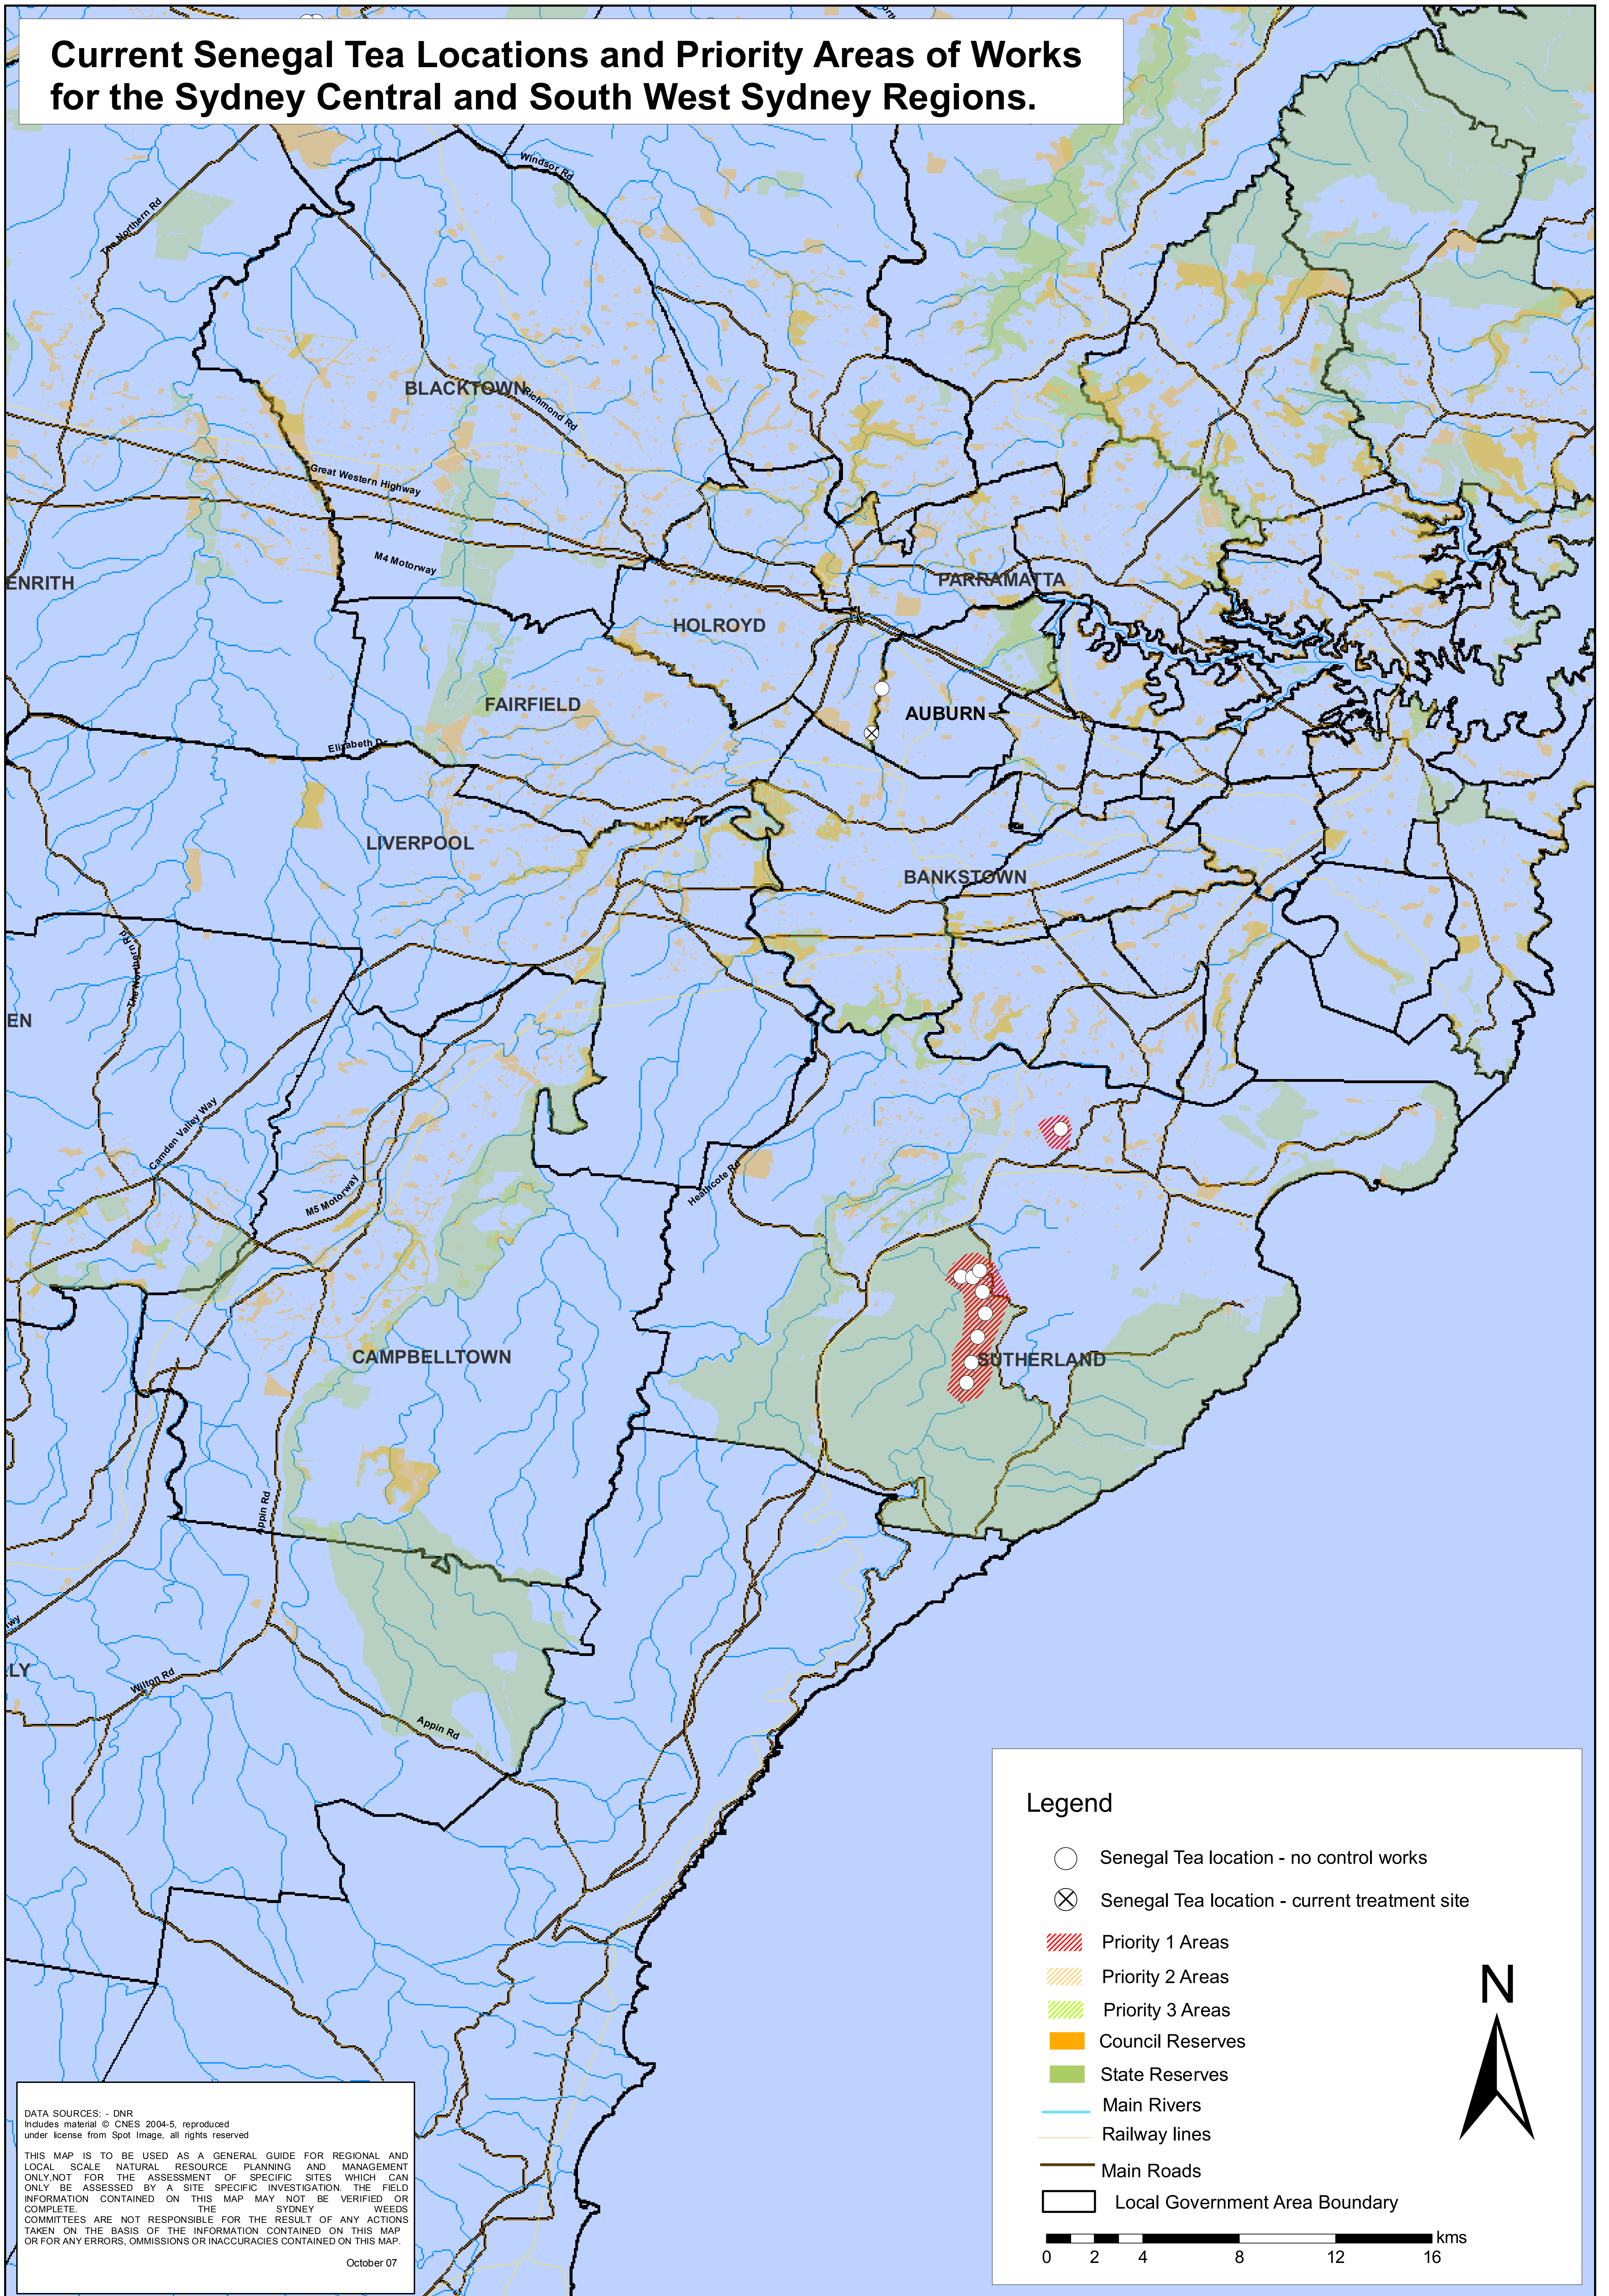

# Current Senegal Tea Locations and Priority Areas of Works for the Sydney Central and South West Sydney Regions.

DATA SOURCES: - DNR  
Includes material © CNES 2004-5, reproduced under license from Spot Image, all rights reserved

THIS MAP IS TO BE USED AS A GENERAL GUIDE FOR REGIONAL AND LOCAL SCALE NATURAL RESOURCE PLANNING AND MANAGEMENT ONLY. NOT FOR THE ASSESSMENT OF SPECIFIC SITES WHICH CAN ONLY BE ASSESSED BY A SITE SPECIFIC INVESTIGATION. THE FIELD INFORMATION CONTAINED ON THIS MAP MAY NOT BE VERIFIED OR COMPLETE. THE SYDNEY WEEDS COMMITTEES ARE NOT RESPONSIBLE FOR THE RESULT OF ANY ACTIONS TAKEN ON THE BASIS OF THE INFORMATION CONTAINED ON THIS MAP OR FOR ANY ERRORS, OMISSIONS OR INACCURACIES CONTAINED ON THIS MAP.

## Legend

- Senegal Tea location - no control works
- ⊗ Senegal Tea location - current treatment site
- ▨ Priority 1 Areas
- ▨ Priority 2 Areas
- ▨ Priority 3 Areas
- Council Reserves
- State Reserves
- Main Rivers
- Railway lines
- Main Roads
- Local Government Area Boundary