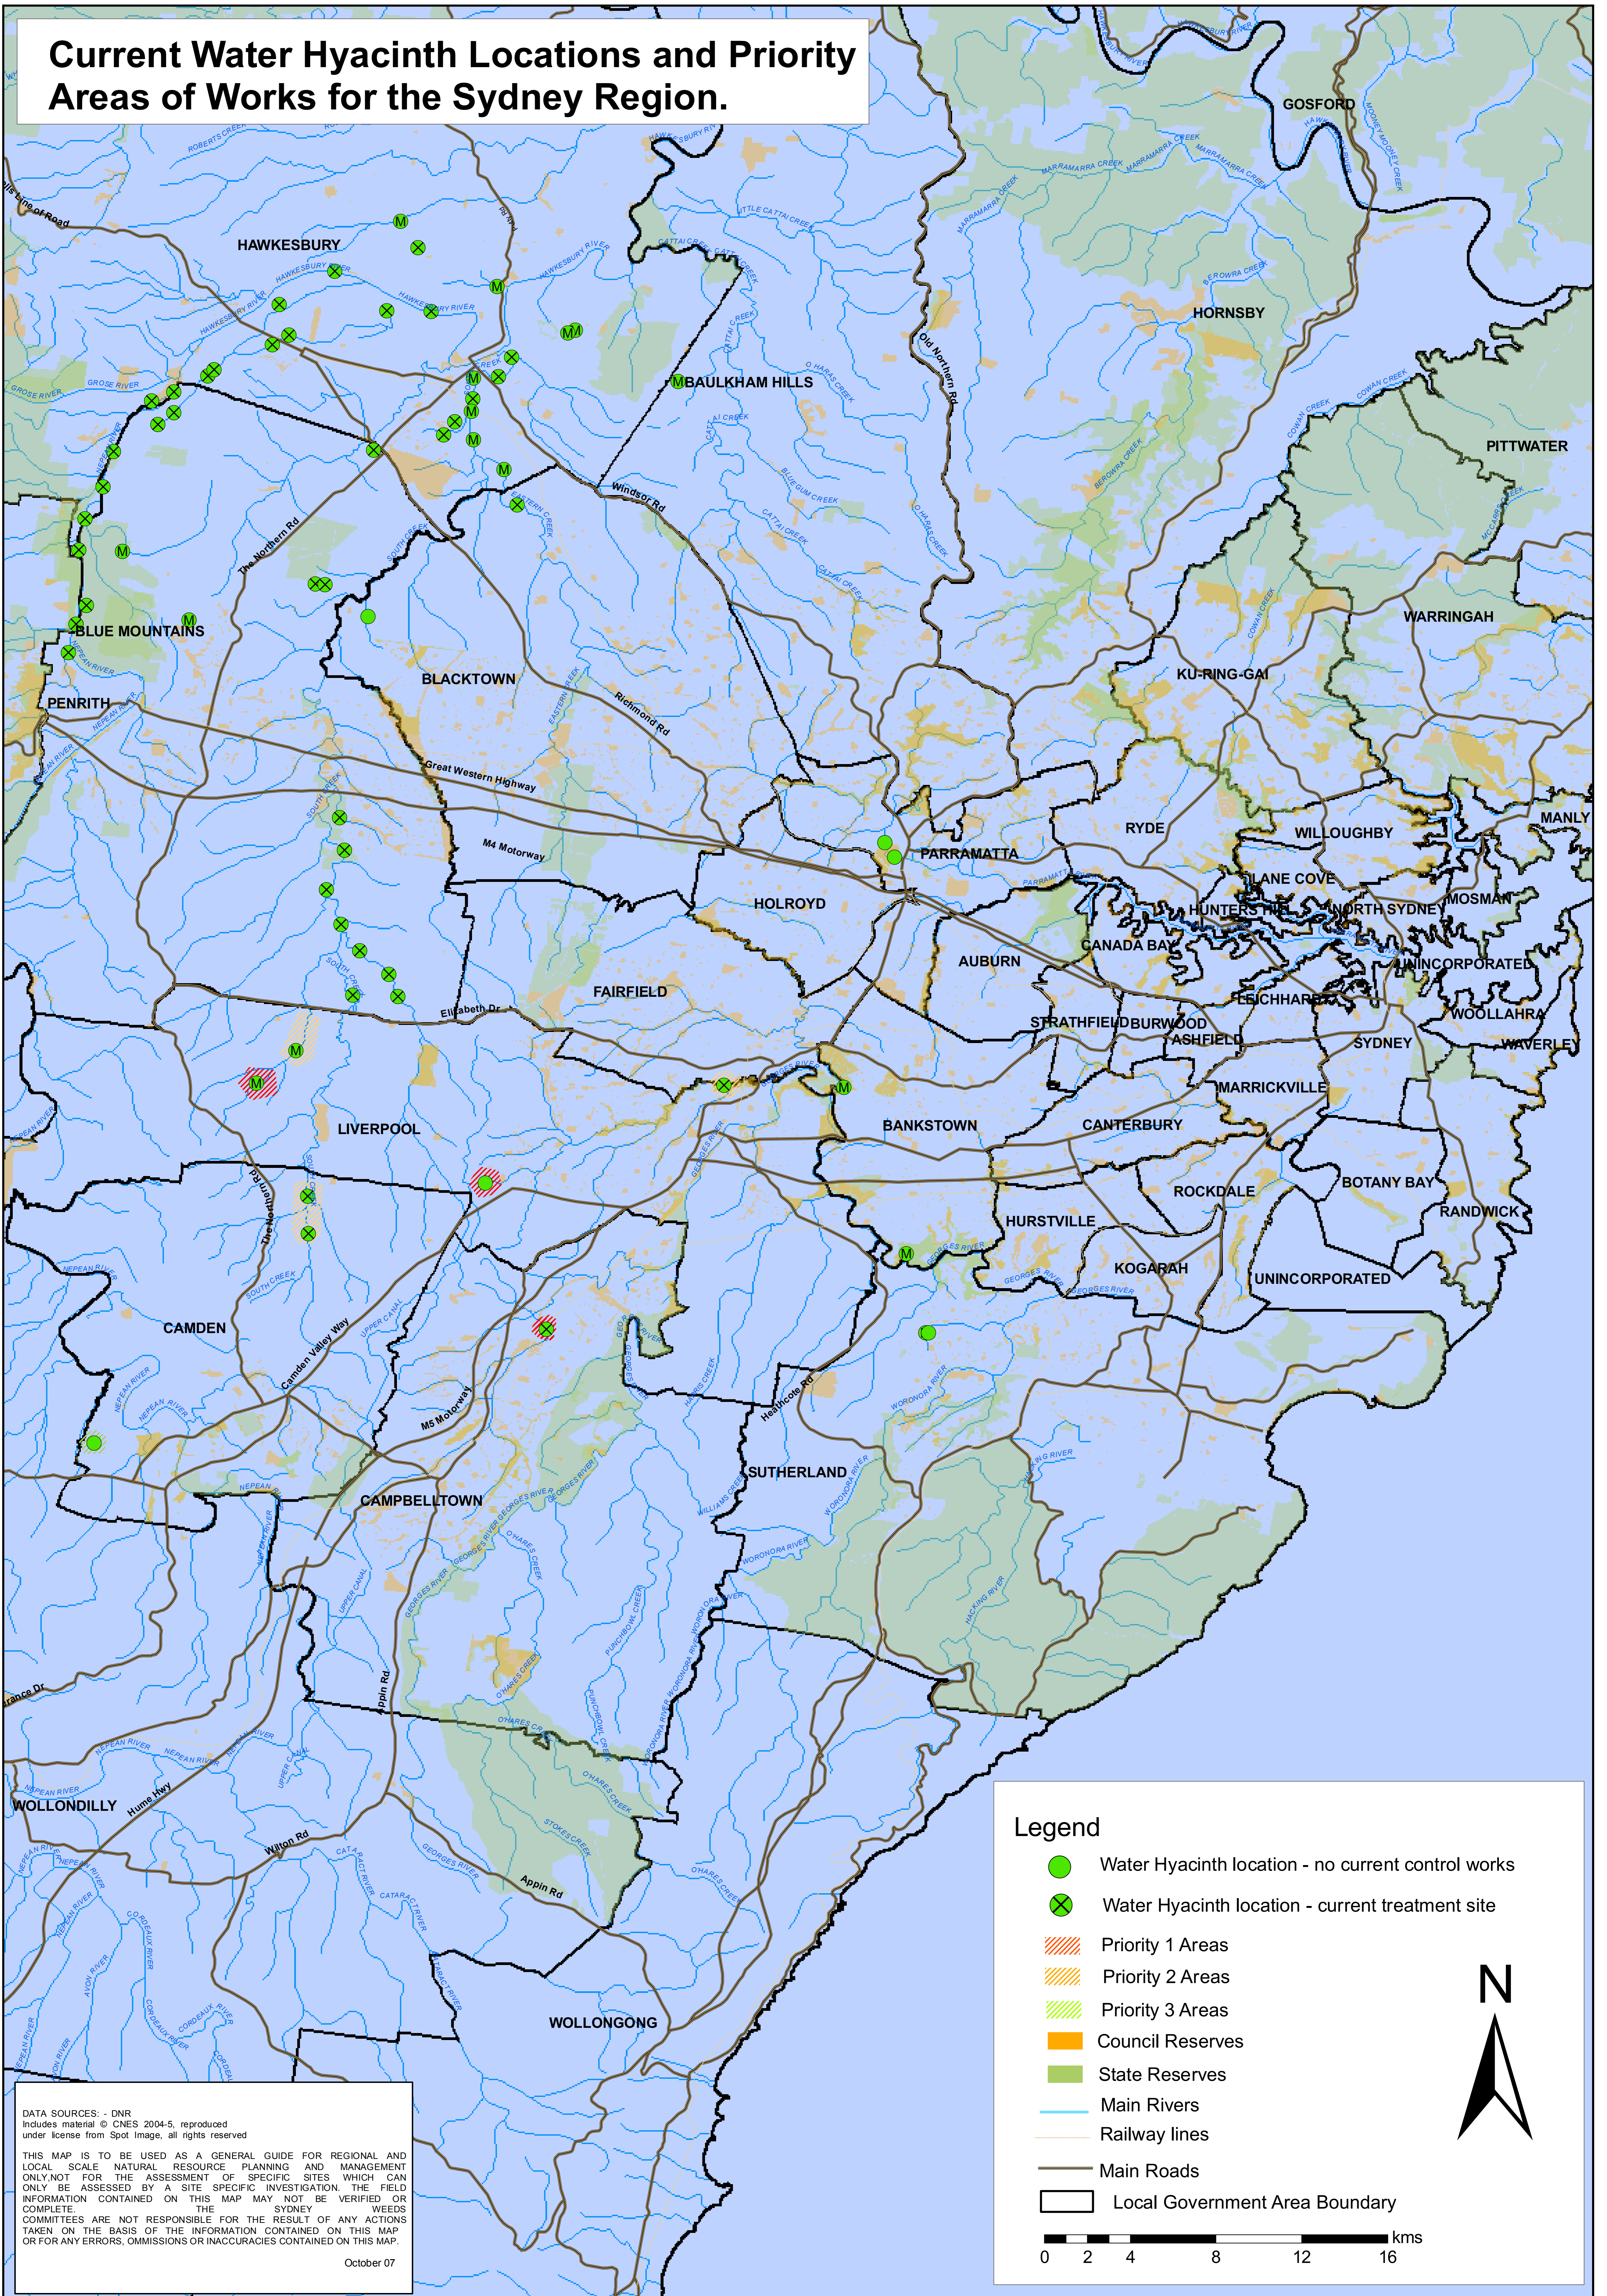

Current Water Hyacinth Locations and Priority Areas of Works for the Sydney Region.

DATA SOURCES: - DNR
Includes material © CNES 2004-5, reproduced under license from Spot Image, all rights reserved

THIS MAP IS TO BE USED AS A GENERAL GUIDE FOR REGIONAL AND LOCAL SCALE NATURAL RESOURCE PLANNING AND MANAGEMENT ONLY. NOT FOR THE ASSESSMENT OF SPECIFIC SITES WHICH CAN ONLY BE ASSESSED BY A SITE SPECIFIC INVESTIGATION. THE FIELD INFORMATION CONTAINED ON THIS MAP MAY NOT BE VERIFIED OR COMPLETE. THE SYDNEY WEEDS COMMITTEES ARE NOT RESPONSIBLE FOR THE RESULT OF ANY ACTIONS TAKEN ON THE BASIS OF THE INFORMATION CONTAINED ON THIS MAP OR FOR ANY ERRORS, OMISSIONS OR INACCURACIES CONTAINED ON THIS MAP.

October 07