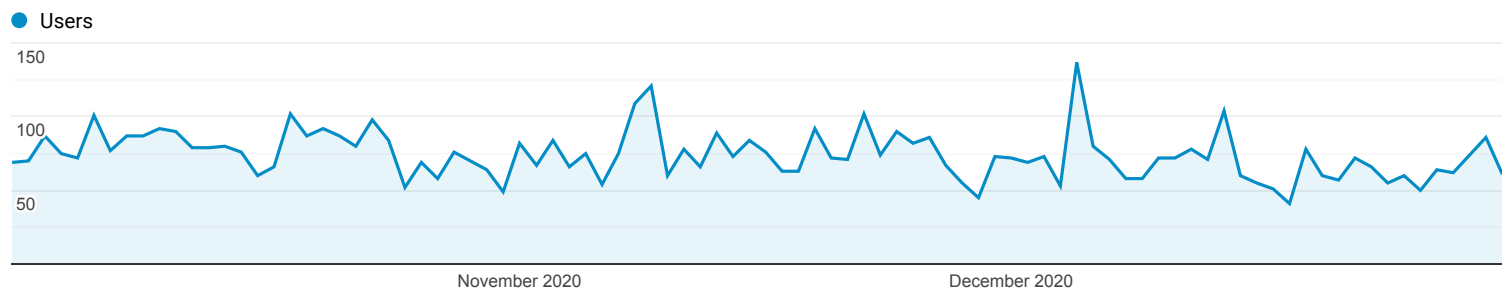

Rows 1 - 10 of 569

Overview

All Users
100.00% Users

Oct 1, 2020 - Dec 31, 2020

Explorer

Summary

Device Category	Acquisition			Behavior			Conversions		
	Users	New Users	Sessions	Bounce Rate	Pages / Session	Avg. Session Duration	Goal Conversion Rate	Goal Completions	Goal Value
	6,309 % of Total: 100.00% (6,309)	6,192 % of Total: 100.08% (6,187)	7,188 % of Total: 100.00% (7,188)	60.55% Avg for View: 60.55% (0.00%)	3.04 Avg for View: 3.04 (0.00%)	00:01:27 Avg for View: 00:01:27 (0.00%)	0.00% Avg for View: 0.00% (0.00%)	0 % of Total: 0.00% (0)	\$0.00 % of Total: 0.00% (\$0.00)
1. mobile	3,277 (52.04%)	3,264 (52.71%)	3,677 (51.15%)	63.23%	2.69	00:01:14	0.00%	0 (0.00%)	\$0.00 (0.00%)
2. desktop	2,603 (41.34%)	2,528 (40.83%)	3,025 (42.08%)	58.18%	3.37	00:01:42	0.00%	0 (0.00%)	\$0.00 (0.00%)
3. tablet	417 (6.62%)	400 (6.46%)	486 (6.76%)	54.94%	3.68	00:01:33	0.00%	0 (0.00%)	\$0.00 (0.00%)