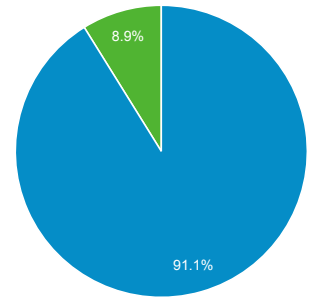

Audience Overview

All Users
100.00% Users

Oct 1, 2020 - Dec 31, 2020

Overview

Users
6,309

New Users
6,187

Sessions
7,188

Number of Sessions per User
1.14

Pageviews
21,874

Pages / Session
3.04

Avg. Session Duration
00:01:27

Bounce Rate
60.55%

■ New Visitor ■ Returning Visitor

Language	Users	% Users
1. en-au	3,062	48.60%
2. en-us	1,630	25.87%
3. en-gb	1,329	21.09%
4. en	74	1.17%
5. zh-cn	62	0.98%
6. es-es	12	0.19%
7. en-ca	11	0.17%
8. zh-tw	10	0.16%
9. en-nz	8	0.13%
10. en-ph	8	0.13%

Pages

All Users
100.00% Pageviews

Oct 1, 2020 - Dec 31, 2020

Explorer

● Pageviews

Page	Pageviews	Unique Pageviews	Avg. Time on Page	Entrances	Bounce Rate	% Exit	Page Value
	21,874 % of Total: 100.00% (21,874)	15,306 % of Total: 100.00% (15,306)	00:00:43 Avg for View: 00:00:43 (0.00%)	7,188 % of Total: 100.00% (7,188)	60.55% Avg for View: 60.55% (0.00%)	32.86% Avg for View: 32.86% (0.00%)	\$0.00 % of Total: 0.00% (\$0.00)
1. /impacts-of-weeds/weed-identification/	5,574 (25.48%)	2,543 (16.61%)	00:00:32	2,151 (29.92%)	24.69%	24.45%	\$0.00 (0.00%)
2. /ground-covers/	1,276 (5.83%)	891 (5.82%)	00:00:35	21 (0.29%)	71.43%	14.58%	\$0.00 (0.00%)
3. /vines-and-scramblers/	1,273 (5.82%)	794 (5.19%)	00:00:46	269 (3.74%)	40.52%	21.84%	\$0.00 (0.00%)
4. /grass-weeds/	1,255 (5.74%)	846 (5.53%)	00:00:21	49 (0.68%)	61.22%	14.26%	\$0.00 (0.00%)
5. /shrub-weeds/	832 (3.80%)	589 (3.85%)	00:00:28	44 (0.61%)	65.91%	13.58%	\$0.00 (0.00%)
6. /tree-weeds/	811 (3.71%)	520 (3.40%)	00:00:32	101 (1.41%)	51.49%	17.39%	\$0.00 (0.00%)
7. /bulbous-succulent-weeds/	743 (3.40%)	497 (3.25%)	00:00:37	29 (0.40%)	82.76%	14.27%	\$0.00 (0.00%)
8. /	687 (3.14%)	530 (3.46%)	00:00:57	451 (6.27%)	54.55%	44.10%	\$0.00 (0.00%)
9. /herbs-2/	618 (2.83%)	446 (2.91%)	00:00:20	14 (0.19%)	57.14%	11.81%	\$0.00 (0.00%)
10. /weeds/panic-veldt-grass/	527 (2.41%)	451 (2.95%)	00:01:54	308 (4.28%)	82.14%	62.81%	\$0.00 (0.00%)